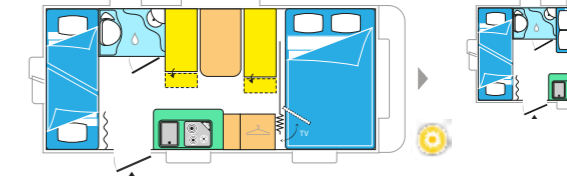

ANTARES 486 + PACK STYLE 486 FAMILY / 5,00 x 2,15 m