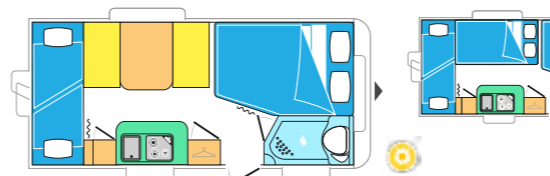

ANTARES 476 + PACK STYLE 476 FAMILY / 4,70 x 2,15 m